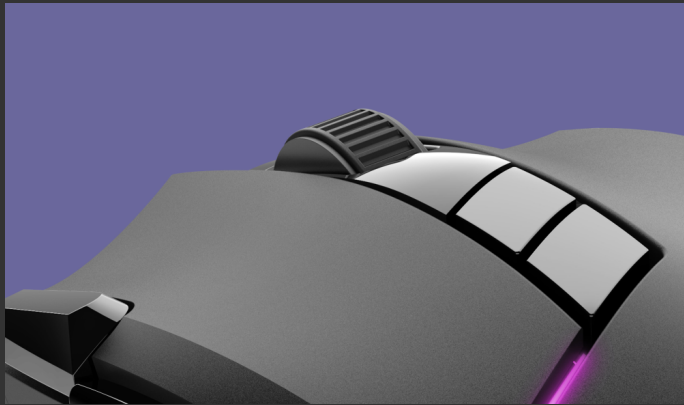

Faster and more intense

Different situations require different tactics, which is why the Ranoo was created to be versatile. With its advanced optical sensor, you'll be switching playing styles to whatever suits the situation best. Go in fast with its maximum resolution of 2400 DPI, or turn it all the way down to 800 DPI for slow and steady movement. Everything in between (1200, 1600 and 2000 DPI) is just as easily available if the mission requires it.