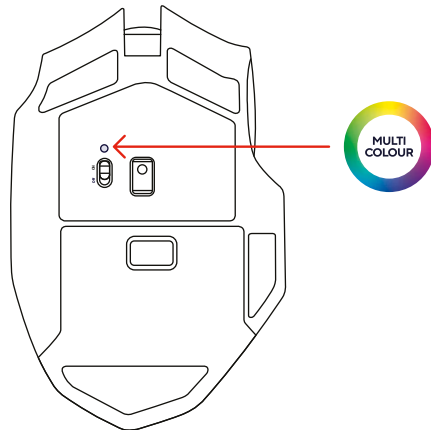

4.

● CLEVER GAMING

GAMING X Trust.

RANOO  
**USER GUIDE**  
WIRELESS GAMING MOUSE

FAQ

[WWW.TRUST.COM/24558/FAQ](http://WWW.TRUST.COM/24558/FAQ)

Trust International BV - Laan van Barcelona 600 - 3317DD, Dordrecht, The Netherlands  
©2022 Trust All rights reserved.