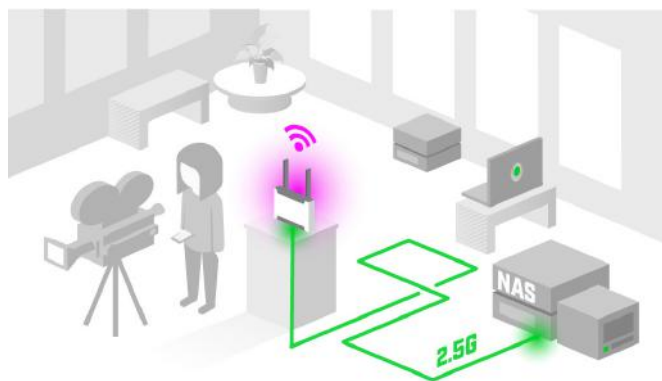

Michael travels a lot. He has an ultra-fast ISP connection at home. 2.5 Gigabit Ethernet ports is his main connection. He uses the LTE6 modem on the go – instead of a hotspot.