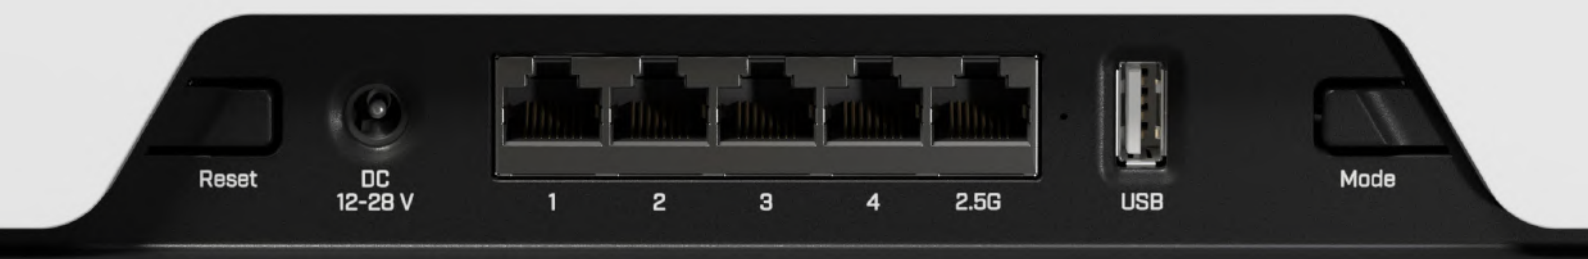

Cynthia is a video editor. She uses the 2.5 Gigabit Ethernet to reach her NAS server with all the large media files. The LTE6 modem is her main connection to the outside world – with all the messengers, online meetings, and the occasional 4K movie streams.

Compared to the regular Chateau LTE6, this version features a **supercharged quad-core ARM CPU** running at **1.8 GHz**. It can handle even the most complex tasks without breaking a sweat. You can run complex firewall rules, provide encrypted VPN tunnels for an entire office, run the most demanding container apps right on your router, and more! The addition of **2.5 Gigabit Ethernet gives you even more options**. You can use the ultra-fast port to connect extra devices – like a home media server – or use it as your primary ISP connection while keeping the LTE modem for backup.

4x Gigabit Ethernet ports can be useful to connect all your home devices (media servers, PC towers, TV's). You can also keep the LTE as a backup and use the **2.5 Gigabit Ethernet** to connect to a wired ISP for even higher speeds!