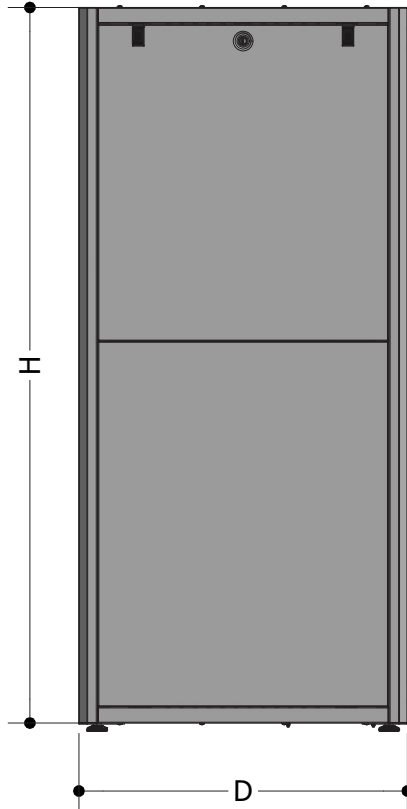

Side View

Front Isometric View

Rear Isometric View