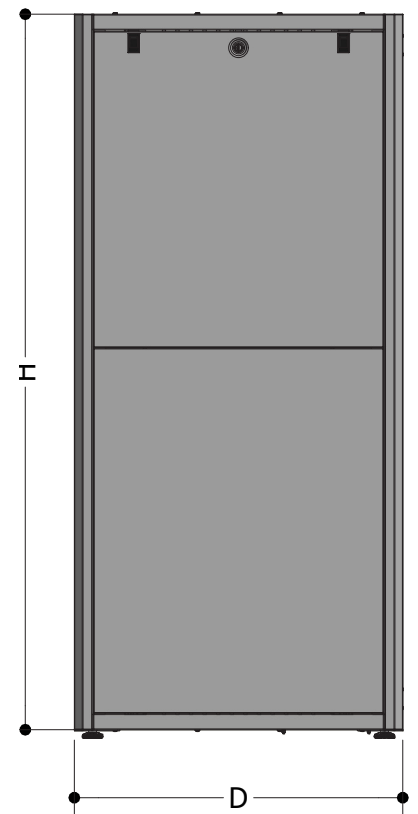

Rear Isometric View

**GTN W-800 D-600**

Product Code	Size (U)	Width (W)	Depth (D)	Height (H)
MR.GTN12U86.XX	12U	800mm	600mm	672mm
MR.GTN16U86.XX	16U	800mm	600mm	850mm
MR.GTN20U86.XX	20U	800mm	600mm	1028mm
MR.GTN22U86.XX	22U	800mm	600mm	1117mm
MR.GTN26U86.XX	26U	800mm	600mm	1294mm
MR.GTN32U86.XX	32U	800mm	600mm	1561mm
MR.GTN36U86.XX	36U	800mm	600mm	1739mm
MR.GTN40U86.XX	40U	800mm	600mm	1917mm
MR.GTN42U86.XX	42U	800mm	600mm	2006mm
MR.GTN46U86.XX	46U	800mm	600mm	2182mm

**GTN W-800 D-800**

Product Code	Size (U)	Width (W)	Depth (D)	Height (H)
MR.GTN12U88.XX	12U	800mm	800mm	672mm
MR.GTN16U88.XX	16U	800mm	800mm	850mm
MR.GTN20U88.XX	20U	800mm	800mm	1028mm
MR.GTN22U88.XX	22U	800mm	800mm	1117mm
MR.GTN26U88.XX	26U	800mm	800mm	1294mm
MR.GTN32U88.XX	32U	800mm	800mm	1561mm
MR.GTN36U88.XX	36U	800mm	800mm	1739mm
MR.GTN40U88.XX	40U	800mm	800mm	1917mm
MR.GTN42U88.XX	42U	800mm	800mm	2006mm
MR.GTN46U88.XX	46U	800mm	800mm	2182mm

**GTN W-800 D-1000**

Product Code	Size (U)	Width (W)	Depth (D)	Height (H)
MR.GTN12U610.XX	12U	800mm	1000mm	672mm
MR.GTN16U610.XX	16U	800mm	1000mm	850mm
MR.GTN20U610.XX	20U	800mm	1000mm	1028mm
MR.GTN22U610.XX	22U	800mm	1000mm	1117mm
MR.GTN26U610.XX	26U	800mm	1000mm	1294mm
MR.GTN32U610.XX	32U	800mm	1000mm	1561mm
MR.GTN36U610.XX	36U	800mm	1000mm	1739mm
MR.GTN40U610.XX	40U	800mm	1000mm	1917mm
MR.GTN42U610.XX	42U	800mm	1000mm	2006mm
MR.GTN46U610.XX	46U	800mm	1000mm	2182mm

Front View

Side View