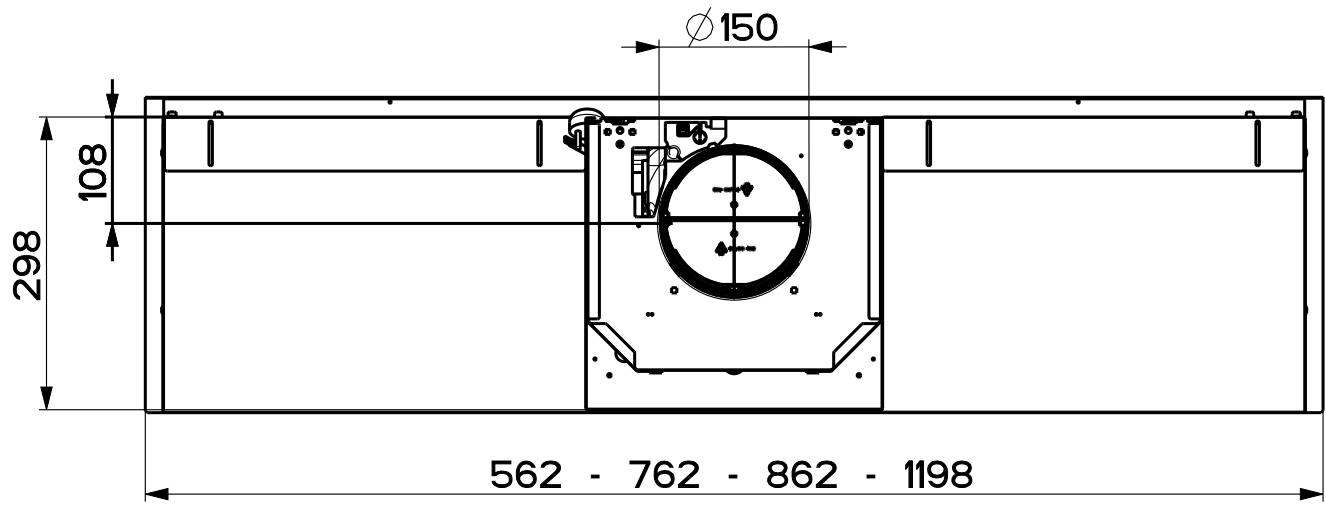

Created by Perelli, Francesco	
Denomination DIMENSIONAL DRW 60-80-90-120 K36 PER.PANEL	
Lang EN 	Sheet 1/2
Modif.by tcimport	
Approved by Bellucci, Daniele	
Approval date 27-Jun-2022	
Doc. status Released	
Drawing N. 15B_723	Rev 03

Created by Perelli, Francesco	
Denomination DIMENSIONAL DRW 60-80-90-120 K36 PER.PANEL	
Lang EN 	Sheet 2/2
Modif.by tcimport	
Approved by Bellucci, Daniele	
Approval date 27-Jun-2022	
Doc. status Released	
Drawing N. 15B_723	Rev 03