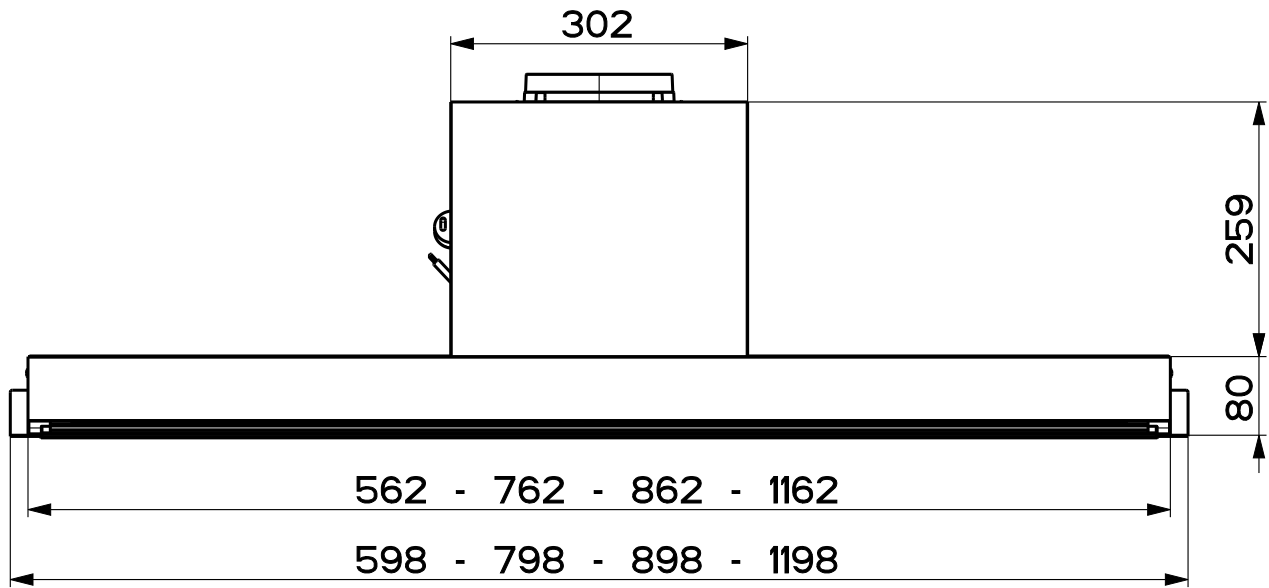

Created by Perelli, Francesco	
Denomination DIMENSIONAL DRW 60-80-90-120 K36 PER.PANEL	
Lang EN 	Sheet 1/2
Modif.by tcimport	
Approved by Bellucci, Daniele	
Approval date 27-Jun-2022	
Doc. status Released	
Drawing N. 15B_723	Rev 03

Created by Perelli, Francesco	
Denomination DIMENSIONAL DRW 60-80-90-120 K36 PER.PANEL	
Lang EN 	Sheet 2/2
Modif.by tcimport	
Approved by Bellucci, Daniele	
Approval date 27-Jun-2022	
Doc. status Released	
Drawing N. 15B_723	Rev 03