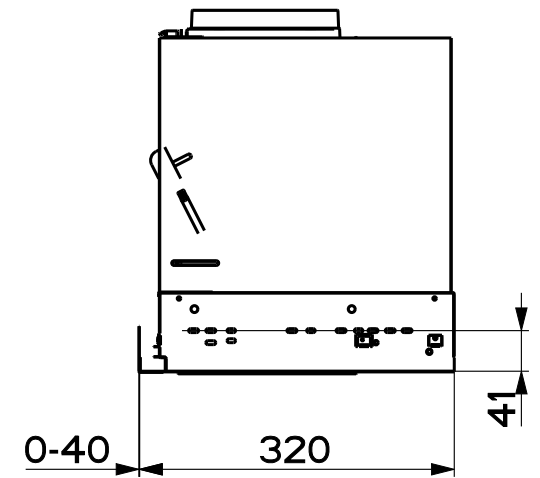

Created by Perelli, Francesco	
Denomination DIMENSIONAL DRW 60-80-90-120 K36 PER.PANEL	
Lang EN 	Sheet 1/2
Modif.by tcimport	
Approved by Bellucci, Daniele	
Approval date 27-Jun-2022	
Doc. status Released	
Drawing N. 15B_723	Rev 03

Created by Perelli, Francesco	
Denomination DIMENSIONAL DRW 60-80-90-120 K36 PER.PANEL	
Lang EN 	Sheet 2/2
Modif.by tcimport	
Approved by Bellucci, Daniele	
Approval date 27-Jun-2022	
Doc. status Released	
Drawing N. 15B_723	Rev 03