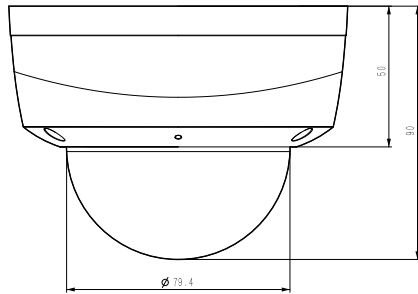

# Tiandy

Image	
Max. Resolution	2688x1520@25fps
Main Stream	PAL:25fps(2688x1520,2560x1440,2304x1296,1920x1080,1280x720) NTSC:24fps(2688x1520,2560x1440),30fps(2304x1296,1920x1080,1280x720)
Sub Stream	PAL:25fps(704x576,704x288,640x360,352x288) NTSC:30fps(704x480,704x240,640x360,352x240)
Third Stream	N/A
BLC	Yes
HLC	Yes
AGC	Yes
3D DNR	Yes
White Balance	Auto/Semi-auto/Manual/Sunny/Natural light/Warm light/Sodium lamp/Incandescent lamp/Locked white balance
ROI	8 regions
Corridor mode	N/A
EIS	N/A
OSD	1region;16*16/32*32/48*48/64*64
Picture Overlay	N/A
Privacy Mask	4 regions
Defog	Yes
Feature	
Alarm Trigger	Motion Detection;Mask Alarm;Disk Full;Disk R/W Error;IP Address Conflict
Linkage Method	trigger recording;trigger capture;notify surveillance center
Video Analytics	Tripwire;Perimeter

## DIMENSIONS (Unit: mm)