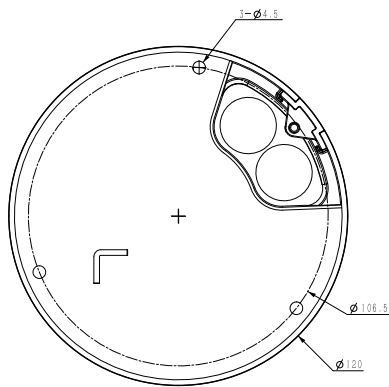

## SPECIFICATIONS

Camera	
Image Sensor	1/2.7" CMOS
Min. Illumination	Color:0.002Lux@(F1.6,AGC ON),B/W:0Lux with IR
Shutter Time	1s-1/100000s
Day&Night	IR-cut filter with auto switch (ICR)
WDR	DWDR
S/N	>39dB
Angle Adjustment	0-330°;0-75°;0-350°
Lens	
Lens Type	Fixed
Focal Length	2.8mm
Lens Mount	M12
Aperture Range	F1.6,Fixed
Field of View	103.8°(H);56.1°(V);118°(D)
DORI Distance	Detect:56m Observe:22.2m Recognize:11.2m Identify:5.6m
Illuminator	
IR LEDs	8
IR Distance	30m
Wavelength	850nm
White LEDs	N/A
Whitelight Distance	N/A
Compression Standard	
Video Compression	S+265/H.265/H.264B/H.264M/H.264H
Video Bit Rate	32k-6Mbps
Audio Compression	G.711A/G.711U/ADPCM_D
Audio Sampling Rate	8kHz/32kHz/48kHz

# Tiandy

Image	
Max. Resolution	2688x1520@25fps
Main Stream	PAL:25fps(2688x1520,2560x1440,2304x1296,1920x1080,1280x720) NTSC:24fps(2688x1520,2560x1440),30fps(2304x1296,1920x1080,1280x720)
Sub Stream	PAL:25fps(704x576,704x288,640x360,352x288) NTSC:30fps(704x480,704x240,640x360,352x240)
Third Stream	N/A
BLC	Yes
HLC	Yes
AGC	Yes
3D DNR	Yes
White Balance	Auto/Semi-auto/Manual/Sunny/Natural light/Warm light/Sodium lamp/Incandescent lamp/Locked white balance
ROI	8 regions
Corridor mode	N/A
EIS	N/A
OSD	1region;16*16/32*32/48*48/64*64
Picture Overlay	N/A
Privacy Mask	4 regions
Defog	Yes
Feature	
Alarm Trigger	Motion Detection;Mask Alarm;Disk Full;Disk R/W Error;IP Address Conflict
Linkage Method	trigger recording;trigger capture;notify surveillance center
Video Analytics	Tripwire;Perimeter

## DIMENSIONS (Unit: mm)