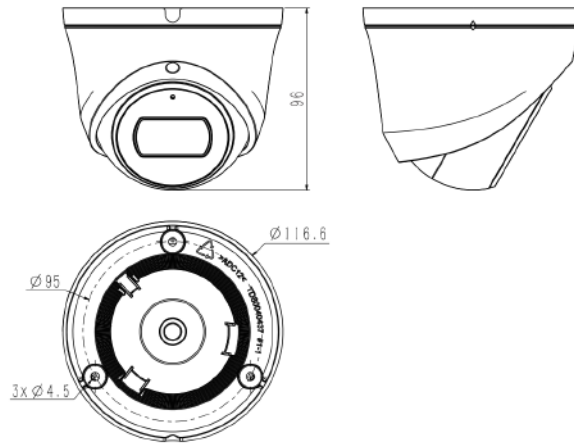

Tiandy

DIMENSIONS (Unit: mm)

ACCESSORIES

Tiandy Technologies Co.,Ltd.

Email: sales@tiandy.com Tel: +86-22-58596065
Website: en.tiandy.com Fax: +86-22-58596048