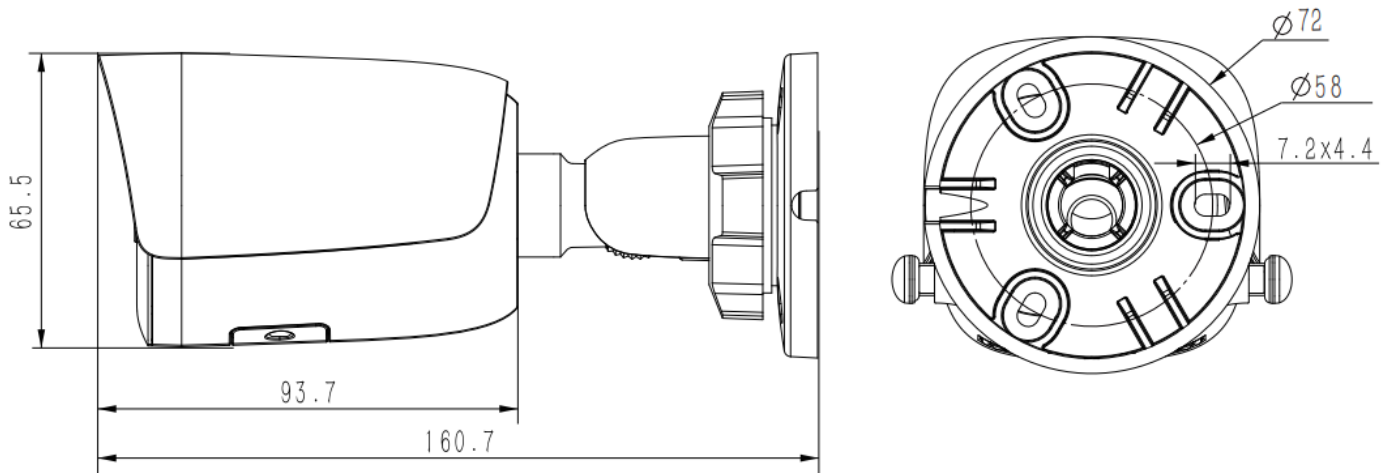

## SPECIFICATIONS

<b>Camera</b>	
Image Sensor	1/2.8"CMOS
Min. Illumination	Color:0.0004Lux@(F1.0,AGC ON)
Shutter Time	1s-1/100000s
Day&Night	N/A
WDR	120dB
S/N	>42dB
Angle Adjustment	0-360°;0-90°;0-360°
<b>Lens</b>	
Lens Type	Fixed
Focal Length	2.8mm
Lens Mount	M12
Aperture Range	F1.0,Fixed
Field of View	100.1°(H);57.8°(V);115.6°(D)
DORI Distance	Detect:56.0m Observe:22.2m Recognize:11.2m Identify:5.6m
<b>Illuminator</b>	
IR LEDs	N/A
IR Distance	N/A
Wavelength	N/A
White LEDs	2
Whitelight Distance	15m
<b>Compression Standard</b>	
Video Compression	S+265/H.265/H.264B/H.264M/H.264H
Video Bit Rate	32k-6Mbps
Audio Compression	G.711A/G.711U/ADPCM_D
Audio Sampling Rate	8kHz/32kHz/48kHz

## DIMENSIONS (Unit: mm)