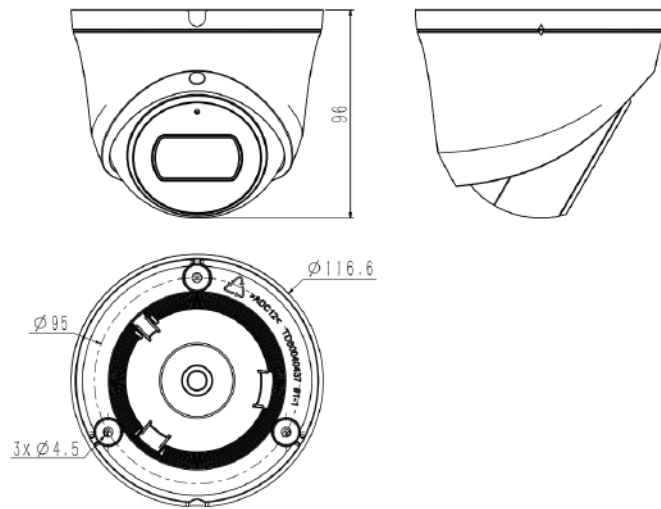

Tiandy Technologies Co.,Ltd.

Email: sales@tiandy.com

Tel: +86-22-58596065

Website: en.tiandy.com

Fax: +86-22-58596048

SPECIFICATIONS

Camera	
Image Sensor	1/2.7"CMOS
Min. Illumination	Color:0.002Lux@(F1.6,AGC ON),B/W:0Lux with IR
Shutter Time	1s-1/100000s
Day&Night	IR-cut filter with auto switch (ICR)
WDR	120dB
S/N	>39dB
Angle Adjustment	0-340°;0-75°;0-360°
Lens	
Lens Type	Fixed
Focal Length	2.8mm
Lens Mount	M12
Aperture Range	F1.6,Fixed
Field of View	104.2°(H);58.8°(V);119.6°(D)
DORI Distance	Detect:56m Observe:22m Recognize:11m Identify:5.6m
Illuminator	
IR LEDs	2
IR Distance	30m
Wavelength	850nm
White LEDs	N/A
Whitelight Distance	N/A
Compression Standard	
Video Compression	S+265/H.265/H.264B/H.264M/H.264H/Motion JPEG
Video Bit Rate	32k-16Mbps
Audio Compression	G.711A/G.711U/ADPCM_D/AAC_LC
Audio Sampling Rate	8kHz/32kHz/48kHz
Image	
Max. Resolution	2880x1620@30fps
Main Stream	PAL:25fps(2880x1620,2688x1520,2560x1440,2304x1296) 50fps(1920x1080,1280x720)
Sub Stream	PAL:25fps(704x576,704x288,352x288,640x360) NTSC:30fps(704x480,704x240,352x240,640x360)
Third Stream	PAL:25fps(1920x1080,1280x720,704x576,640x360,704x288,352x288) NTSC:30fps(1920x1080,1280x720,704x480,640x360,704x240,352x240)
BLC	Yes
HLC	Yes
AGC	Yes
3D DNR	Yes
White Balance	Auto/Semi-auto/Manual/Sunny/Natural light/Warm light/Sodium lamp/Incandescent lamp/Locked white balance
ROI	8 regions
Corridor mode	Yes
EIS	N/A
OSD	5regions;16*16/32*32/48*48/64*64/96*96
Picture Overlay	1 region
Privacy Mask	4 regions
Defog	Yes

Tiandy

DIMENSIONS (Unit: mm)

ACCESSORIES

TC-P54BM Spec:V5

A36_V5.0

A29

Tiandy Technologies Co.,Ltd.

Email: sales@tiandy.com
Website: en.tiandy.com