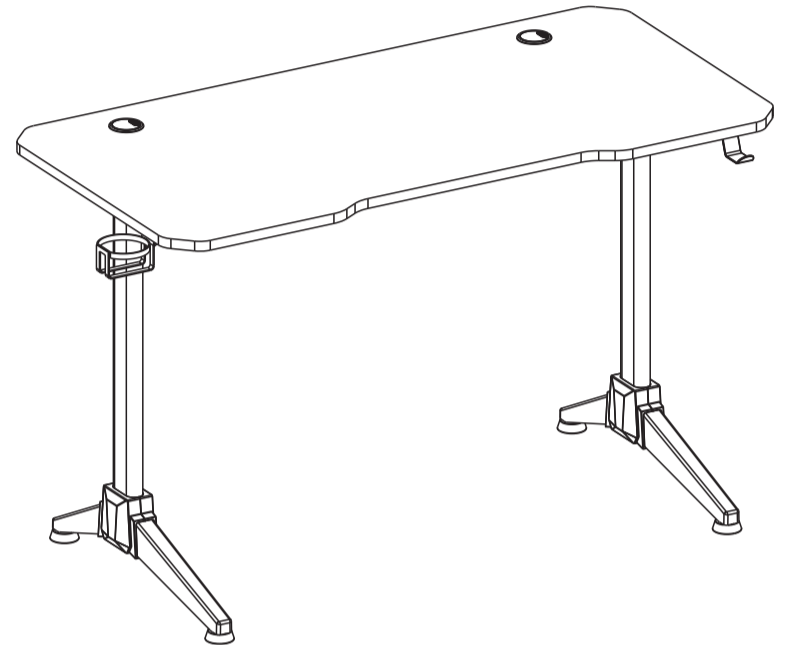

CARE AND CLEANING: Technical maintenance involves tightening loosened bolts in case of parts shaking. To clean the desk surface, it is recommended to use a soft cloth and neutral cleaning agents. Do not use aggressive substances and bleaches. Regular cleaning of the surface maintains it in proper condition.

IMPORTANT OPERATING CONDITIONS:

1. Use this desk exclusively for its intended purpose.
2. Standing on the desk and using it as stairs is prohibited, as it may lead to tipping over.
3. Place the product on a horizontal surface for optimal stability.
4. The desk is intended for use by one person.
5. Move the desk carefully, avoiding sharp movements and impacts.
6. Do not place the desk near high-temperature sources to prevent surface damage and possible ignition.
7. Avoid prolonged exposure to direct sunlight on the desk surface.
8. Prohibit the use of the desk in places where there may be a fire hazard or increased humidity.
9. For cleaning, use only a soft damp cloth and avoid using aggressive cleaning agents to prevent surface damage.

Authorized Service Center FOREIGN COMPANY «ERC»

Address: Marka Vovchka Street, 18-A, Kyiv, 04073, Ukraine

Tel.: 0 800 300 345; (044) 230 34 84; 390 55 12

www.erc.ua/service

2E

2E GAMING TABLE OTOROSHI

User manual

2E-GT-OTO-BK

EN