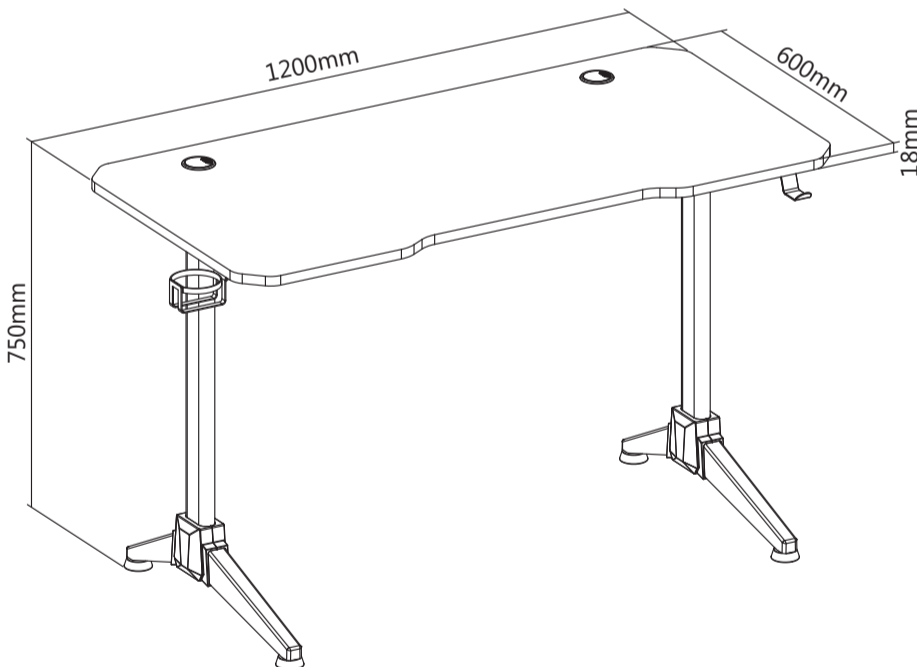

2E-GT-OTO-BK

UA

MAINTENANCE WARRANTY

MAINTENANCE LIMITED WARRANTY TERMS: The manufacturer provides a limited warranty for all mechanical assemblies and components of 2E GAMING OTOROSHI tables. The warranty period is 12 months, provided the user adheres to all recommendations and usage rules for the products. The overall service life of the products is 24 months. The maximum allowable static load for 2E GAMING OTOROSHI tables is 100 kg.