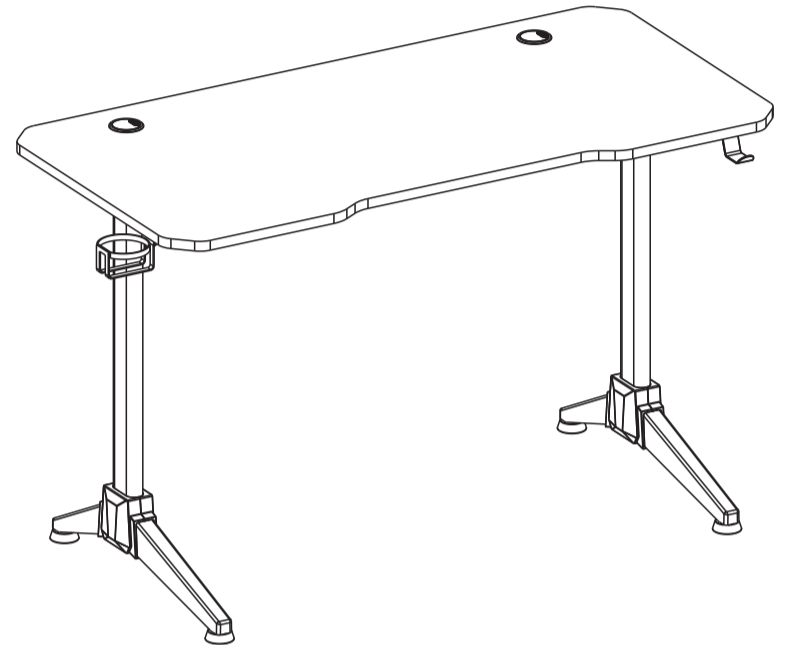

2E-GT-OTO-BK

UA

MAINTENANCE WARRANTY

MAINTENANCE LIMITED WARRANTY TERMS: The manufacturer provides a limited warranty for all mechanical assemblies and components of 2E GAMING OTOROSHI tables. The warranty period is 12 months, provided the user adheres to all recommendations and usage rules for the products. The overall service life of the products is 24 months. The maximum allowable static load for 2E GAMING OTOROSHI tables is 100 kg.