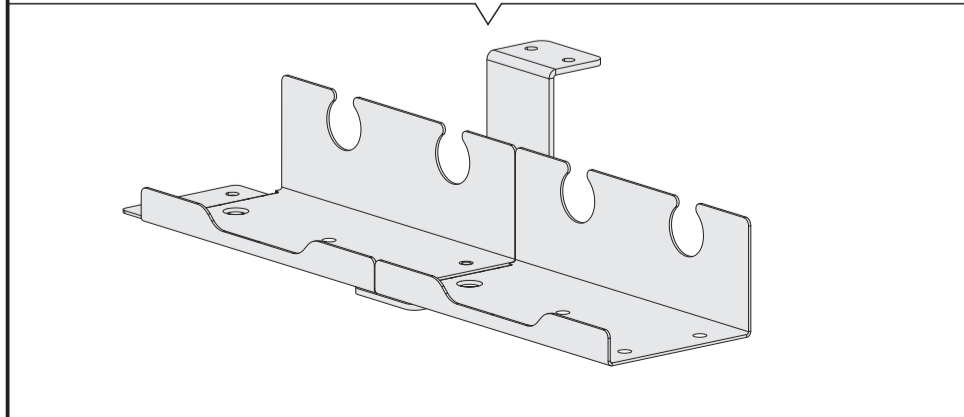

2E-GT-OTO-BK

EN

MAINTAIN A COMFORTABLE POSTURE WHILE SITTING AT THE DESK

AVOID APPLYING EXCESSIVE PRESSURE ON THE DESK

DO NOT STAND ON THE DESK

DO NOT LIE ON THE DESK

DO NOT SIT ON THE DESK

MAXIMUM ALLOWABLE LOAD: 100 kg