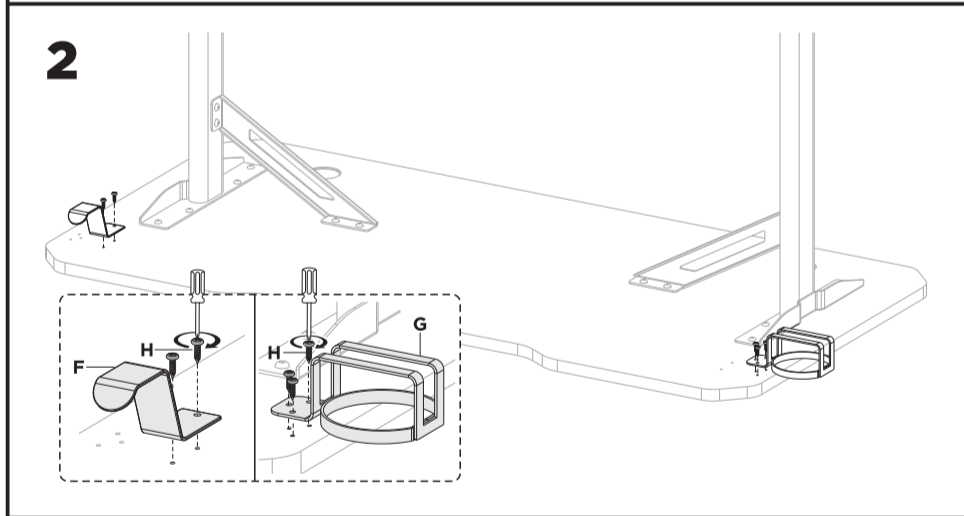

2E-GT-OTO-BK

EN

MAINTAIN A COMFORTABLE POSTURE WHILE SITTING AT THE DESK

AVOID APPLYING EXCESSIVE PRESSURE ON THE DESK

DO NOT STAND ON THE DESK

DO NOT LIE ON THE DESK

DO NOT SIT ON THE DESK

MAXIMUM ALLOWABLE LOAD: 100 kg