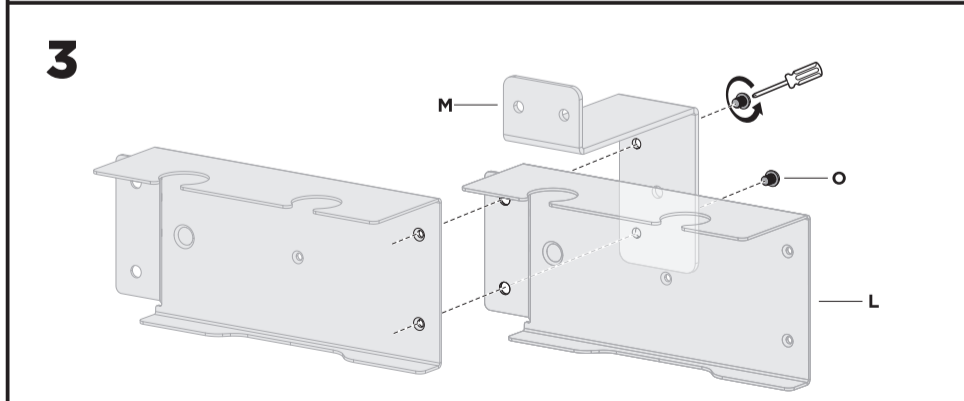

2E-GT-OTO-BK

EN

MAINTAIN A COMFORTABLE POSTURE WHILE SITTING AT THE DESK

AVOID APPLYING EXCESSIVE PRESSURE ON THE DESK

DO NOT STAND ON THE DESK

DO NOT LIE ON THE DESK

DO NOT SIT ON THE DESK

MAXIMUM ALLOWABLE LOAD: 100 kg