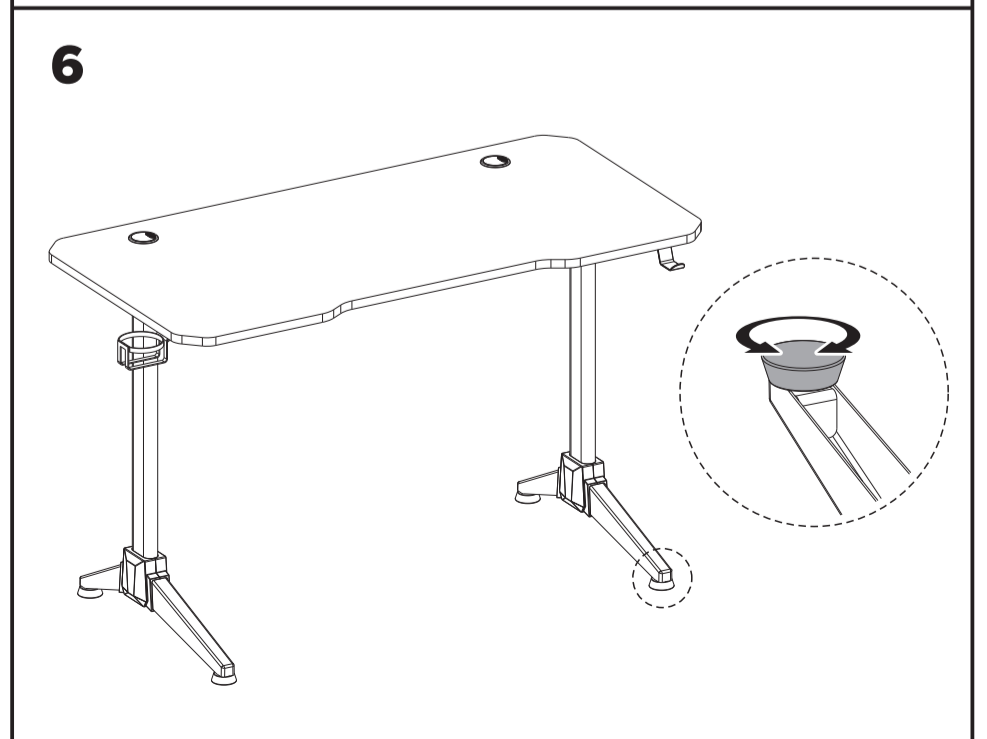

2E-GT-OTO-BK

UA

MAINTENANCE WARRANTY

MAINTENANCE LIMITED WARRANTY TERMS: The manufacturer provides a limited warranty for all mechanical assemblies and components of 2E GAMING OTOROSHI tables. The warranty period is 12 months, provided the user adheres to all recommendations and usage rules for the products. The overall service life of the products is 24 months. The maximum allowable static load for 2E GAMING OTOROSHI tables is 100 kg.