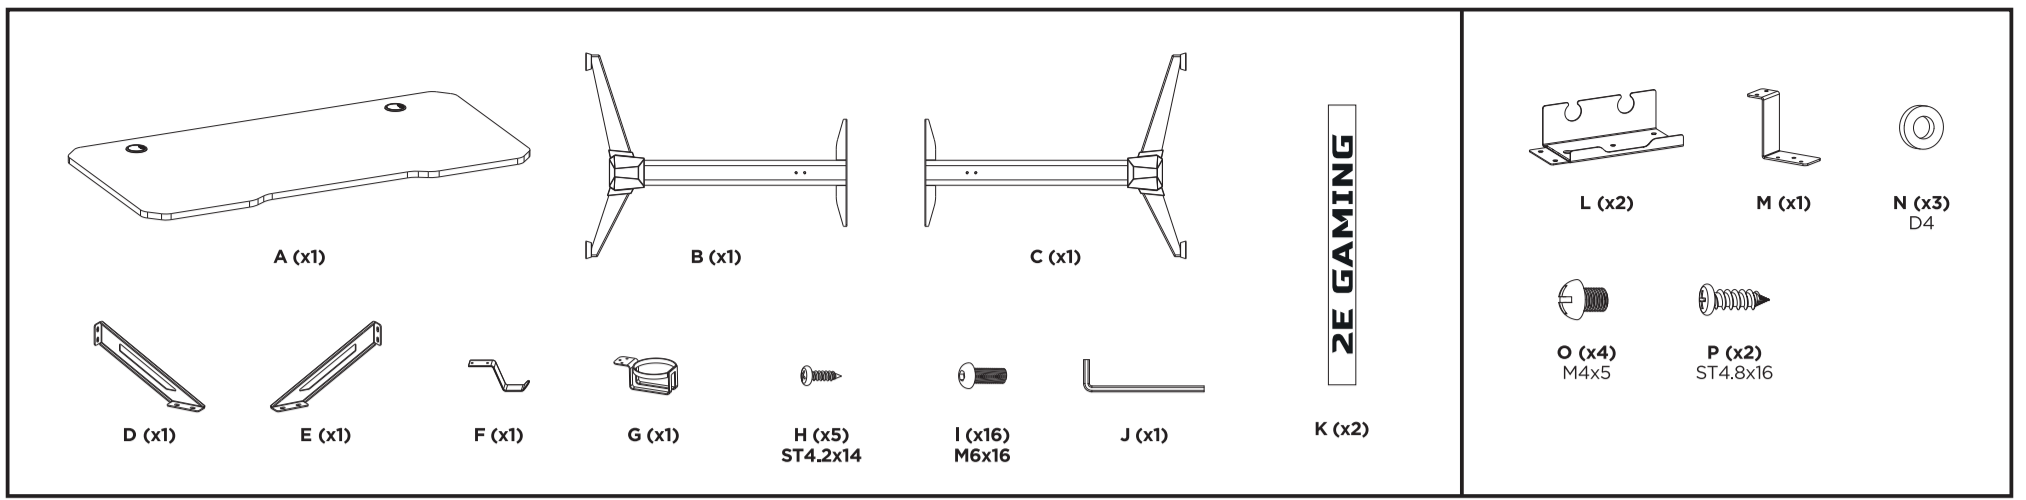

2E-GT-OTO-BK

UA

MAINTENANCE WARRANTY

MAINTENANCE LIMITED WARRANTY TERMS: The manufacturer provides a limited warranty for all mechanical assemblies and components of 2E GAMING OTOROSHI tables. The warranty period is 12 months, provided the user adheres to all recommendations and usage rules for the products. The overall service life of the products is 24 months. The maximum allowable static load for 2E GAMING OTOROSHI tables is 100 kg.