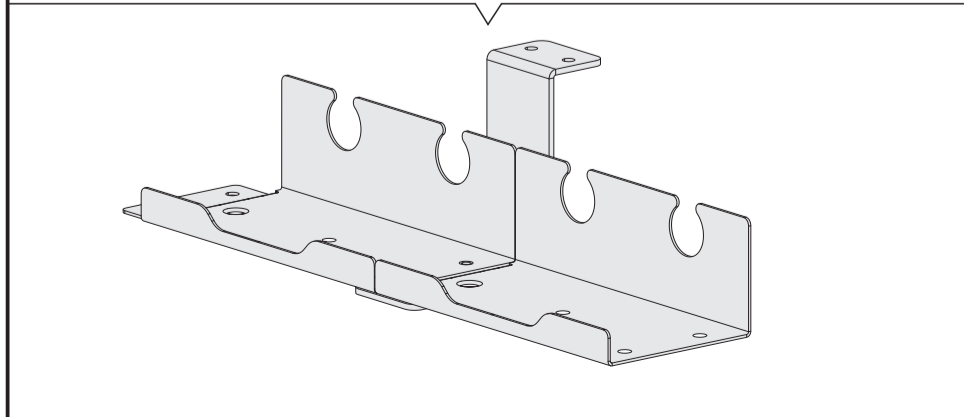

2E-GT-OTO-BK

UA

MAINTENANCE WARRANTY

MAINTENANCE LIMITED WARRANTY TERMS: The manufacturer provides a limited warranty for all mechanical assemblies and components of 2E GAMING OTOROSHI tables. The warranty period is 12 months, provided the user adheres to all recommendations and usage rules for the products. The overall service life of the products is 24 months. The maximum allowable static load for 2E GAMING OTOROSHI tables is 100 kg.