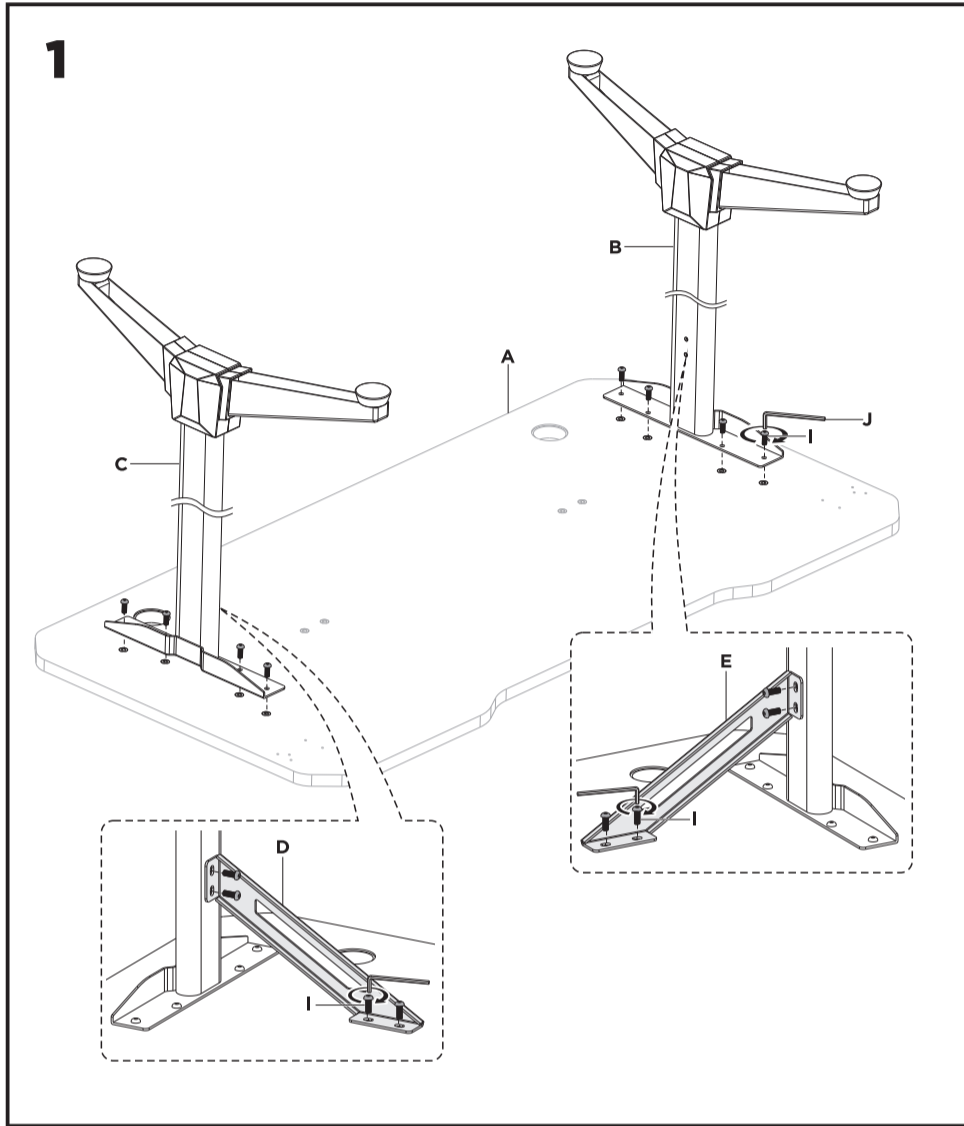

2E-GT-OTO-BK

UA

MAINTENANCE WARRANTY

MAINTENANCE LIMITED WARRANTY TERMS: The manufacturer provides a limited warranty for all mechanical assemblies and components of 2E GAMING OTOROSHI tables. The warranty period is 12 months, provided the user adheres to all recommendations and usage rules for the products. The overall service life of the products is 24 months. The maximum allowable static load for 2E GAMING OTOROSHI tables is 100 kg.