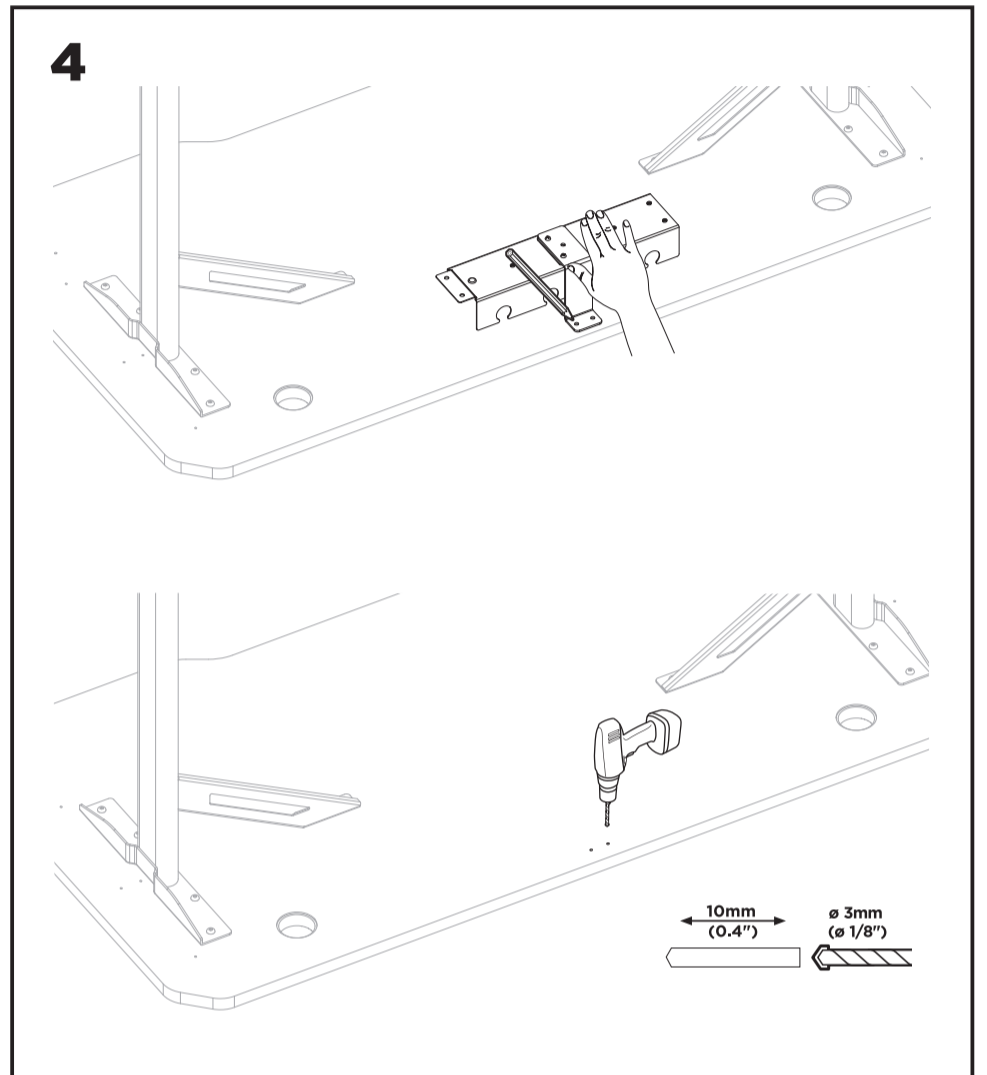

2E-GT-OTO-BK

EN

MAINTAIN A COMFORTABLE POSTURE WHILE SITTING AT THE DESK

AVOID APPLYING EXCESSIVE PRESSURE ON THE DESK

DO NOT STAND ON THE DESK

DO NOT LIE ON THE DESK

DO NOT SIT ON THE DESK

MAXIMUM ALLOWABLE LOAD: 100 kg