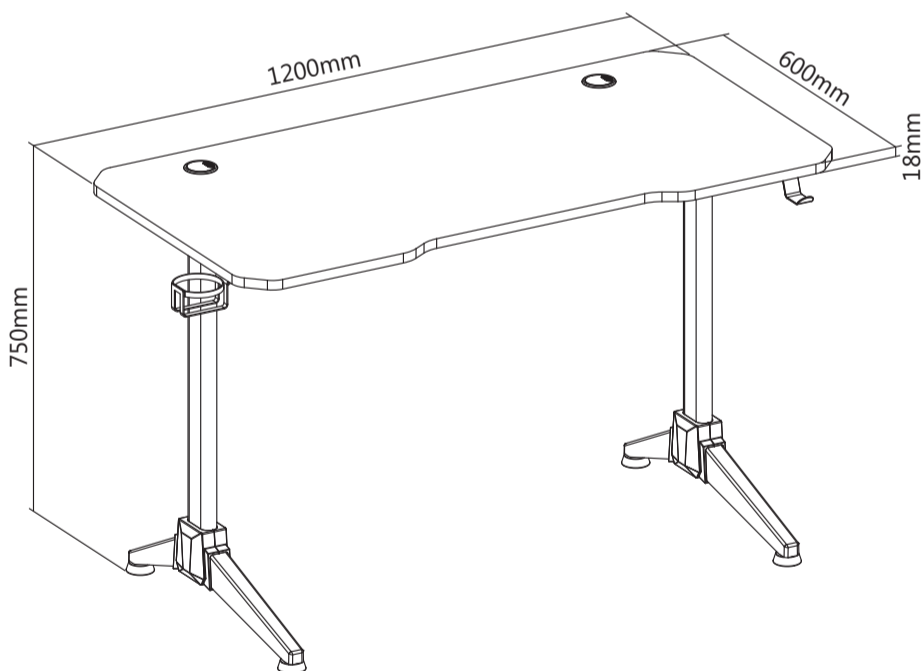

AVOID APPLYING EXCESSIVE PRESSURE ON THE DESK

DO NOT STAND ON THE DESK

DO NOT LIE ON THE DESK

DO NOT SIT ON THE DESK

MAXIMUM ALLOWABLE LOAD: 100 kg