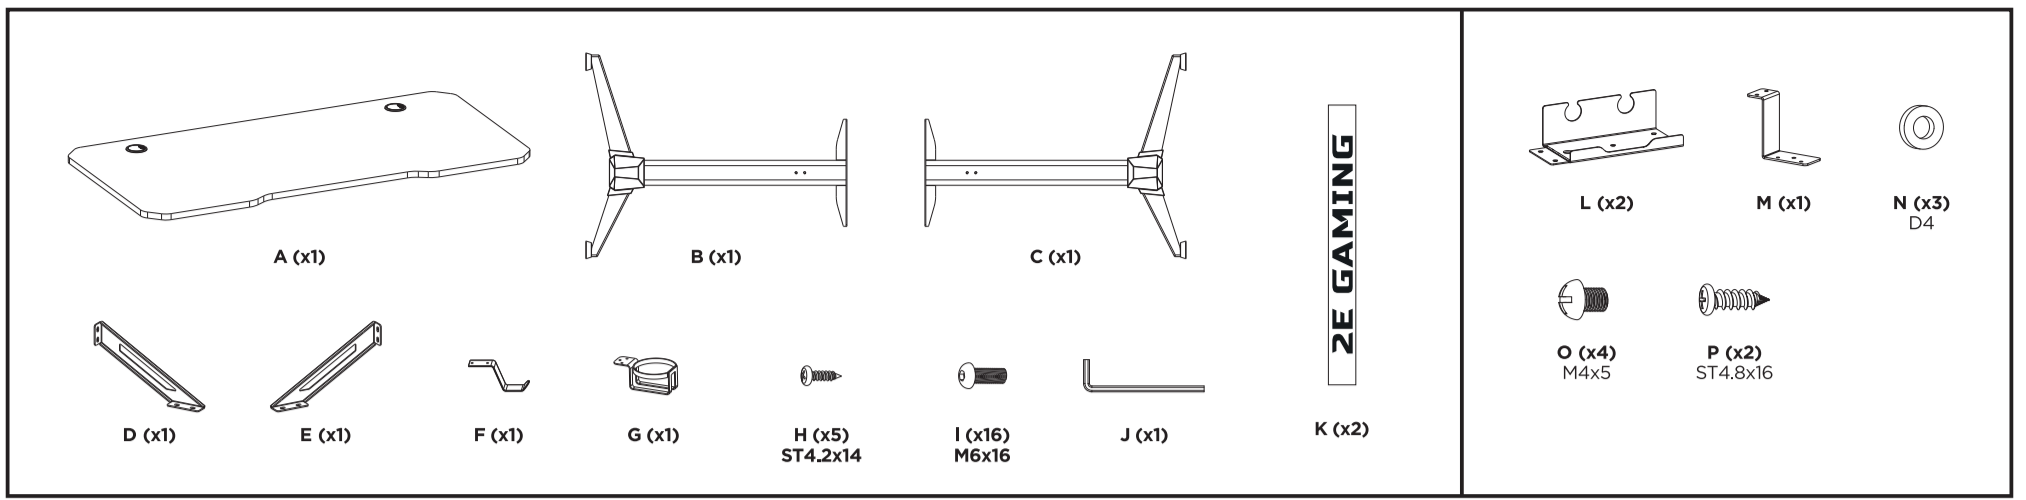

2E-GT-OTO-BK

EN

MAINTAIN A COMFORTABLE POSTURE WHILE SITTING AT THE DESK

AVOID APPLYING EXCESSIVE PRESSURE ON THE DESK

DO NOT STAND ON THE DESK

DO NOT LIE ON THE DESK

DO NOT SIT ON THE DESK

MAXIMUM ALLOWABLE LOAD: 100 kg