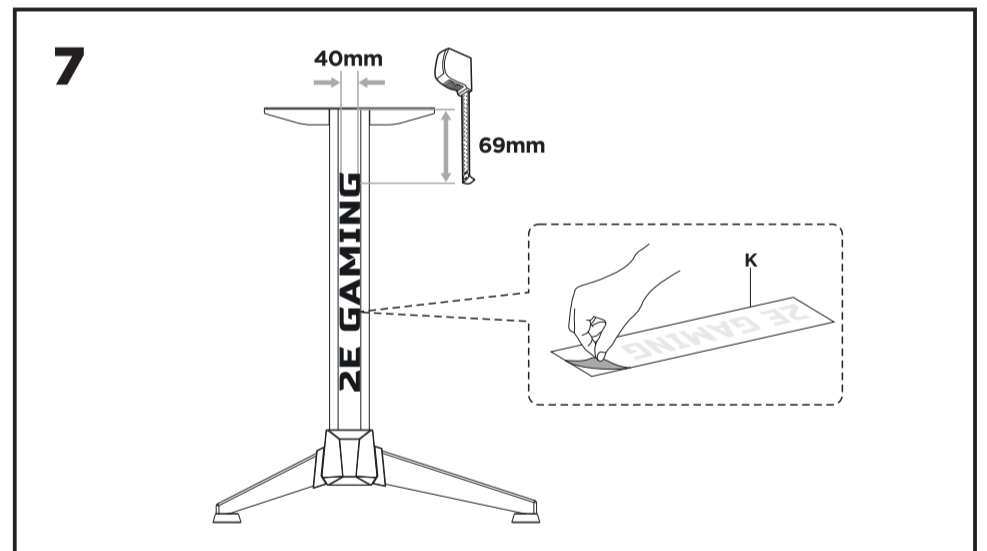

AVOID APPLYING EXCESSIVE PRESSURE ON THE DESK

DO NOT STAND ON THE DESK

DO NOT LIE ON THE DESK

DO NOT SIT ON THE DESK

MAXIMUM ALLOWABLE LOAD: 100 kg