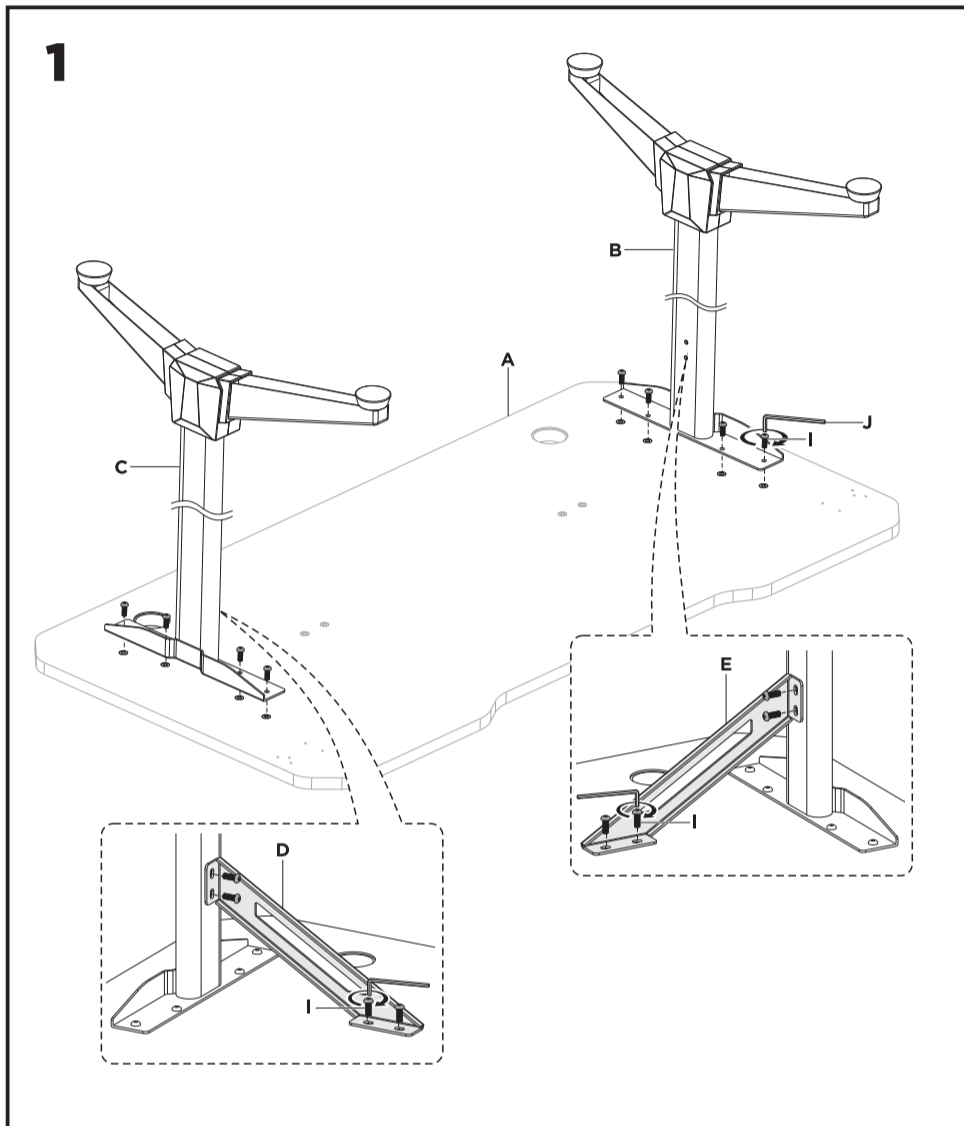

2E-GT-OTO-BK

EN

MAINTAIN A COMFORTABLE POSTURE WHILE SITTING AT THE DESK

AVOID APPLYING EXCESSIVE PRESSURE ON THE DESK

DO NOT STAND ON THE DESK

DO NOT LIE ON THE DESK

DO NOT SIT ON THE DESK

MAXIMUM ALLOWABLE LOAD: 100 kg