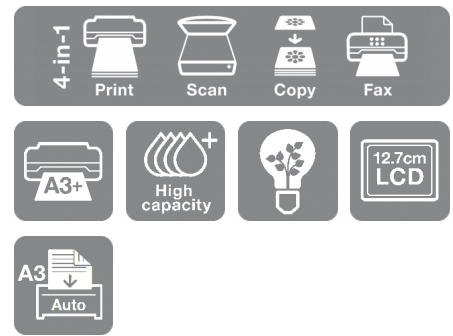

WorkForce Pro WF-C879RDTWF Series

DATASHEET / BROCHURE

Print up to 86,000 pages in mono and 50,000 pages in colour without interruption, thanks to super high-yield ink packs¹

With Epson's WorkForce Pro RIPS WF-C879R, enjoy uninterrupted printing of up to 86,000 pages in mono and 50,000 in colour without changing supplies¹. This ultra-reliable inkjet multifunction printer incorporates our ground-breaking Replaceable Ink Pack System (RIPS) technology offering low user intervention, less waste and low energy consumption.

Super high yield printing

Thanks to our unique RIPS technology, print up to 86,000 pages in mono or 50,000 in colour without changing the ink supplies.¹ This means there is less need for user intervention, increasing productivity and reducing waste consumption.